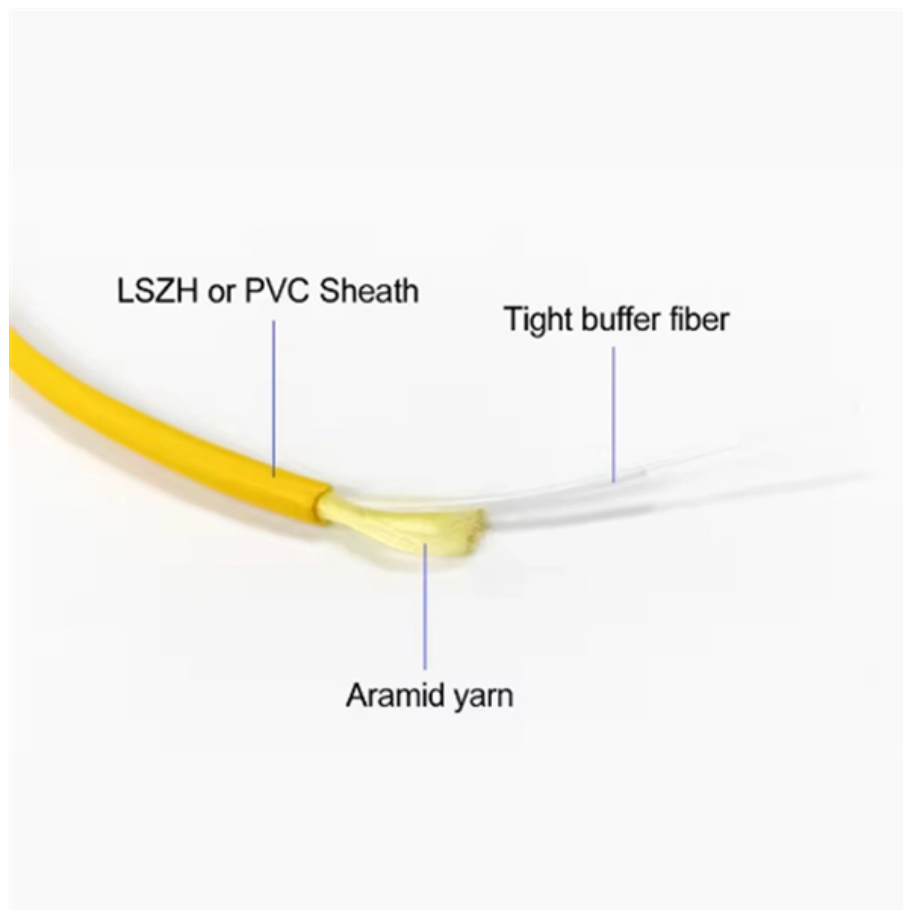

Panama network rack delivery time

Panama network rack delivery time

Nexxt Solutions NPO-2P25UB in Panama , Pana Compu

The two- post open racks from Nexxt Solutions are constructed of heavy-duty steel, allowing the safe integration of networking equipment and additional accessories