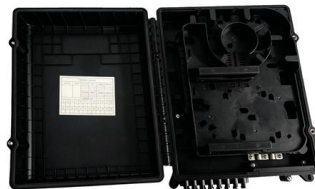

Search, compare, and book your ocean freight shipment to Panama. Customs management and other paperwork. 24/7 tracking.

Gabinetes de Redes - Electronica Caribe

Gabinetes de Redes Categories Accesorios
Gabinetes de Pared Gabinetes de Pared Abatible
Gabinetes de Pisos Rack de Pared Abierto Rack
de Piso Abierto