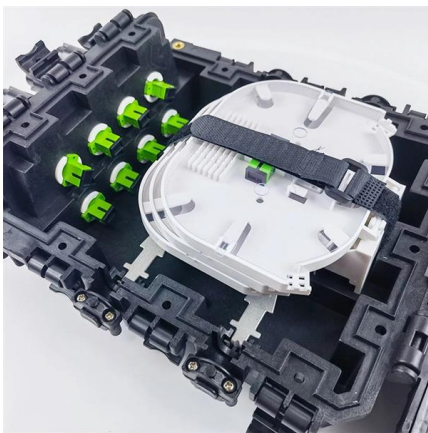

Optical Fiber , Optical Fiber Products , Corning

Optical fiber broadband brings together a culture of innovation, quality, and manufacturing excellence to create life-changing products.

Fiber Optic Hardware , Fiber Panels, Housings, Racks, and

Corning has a wide variety of hardware solutions to choose from to fit your cabling needs. Choose from racks, panels, modules, splice trays, ethernet fiber switches and other structured cabling components.

2U Fixed Fiber Patch Panel With 48 Adapter Ports, 48

2U pre-terminated fiber patch panel (48 or 96 fiber) provides efficient and easy management of fiber optic cables in the rack or cabinet

8 Port Wall Mount Fiber Optic Patch Panel

The 8 Port Fiber Patch Panel is a compact wall mount enclosure designed for indoor fiber optic distribution. It supports up to 8 adapter ports, compatible with SC, LC,