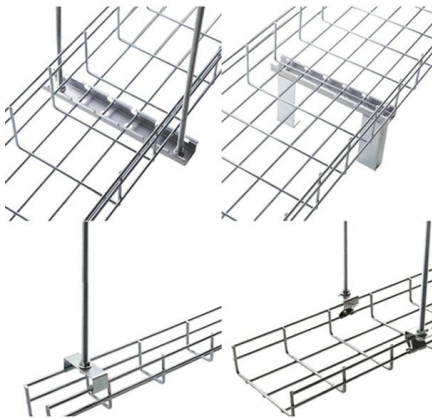

Fiber Optic Patch Panels , Fibertronics, Inc.

A complete line of fiber optic patch panels. 12 fiber 24 core, 48, 72 & 144 fiber configurations. Standard 1U, 2U, 3U and 4U and optical distribution frames.

Contact Us

For datasheets, pricing, or custom telecom energy solutions, please visit:
<https://koskolong.co.za>