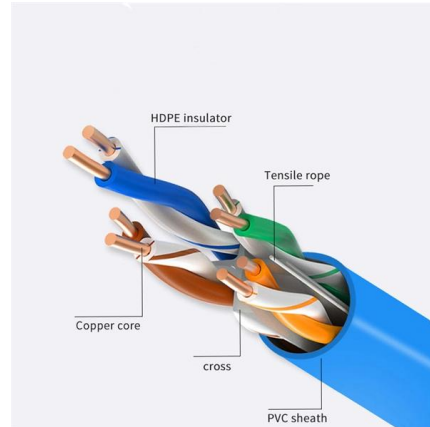

optical fiber adapters, ensuring optimal network performance and durability.

Fiber Optic Patch Panel Types & Best Practices

Explore Fiber Optic Patch Panel Types, Rack-Mount & Wall-Mount Panels, Connectivity Options, Troubleshooting, Upgrades, and Best Practices.

How to choose fiber optic patch panels?

A basic fiber optic panel is typically a metal enclosure that encloses the adapter panels and fiber splice trays. Splice trays allow fibers to be fused together with