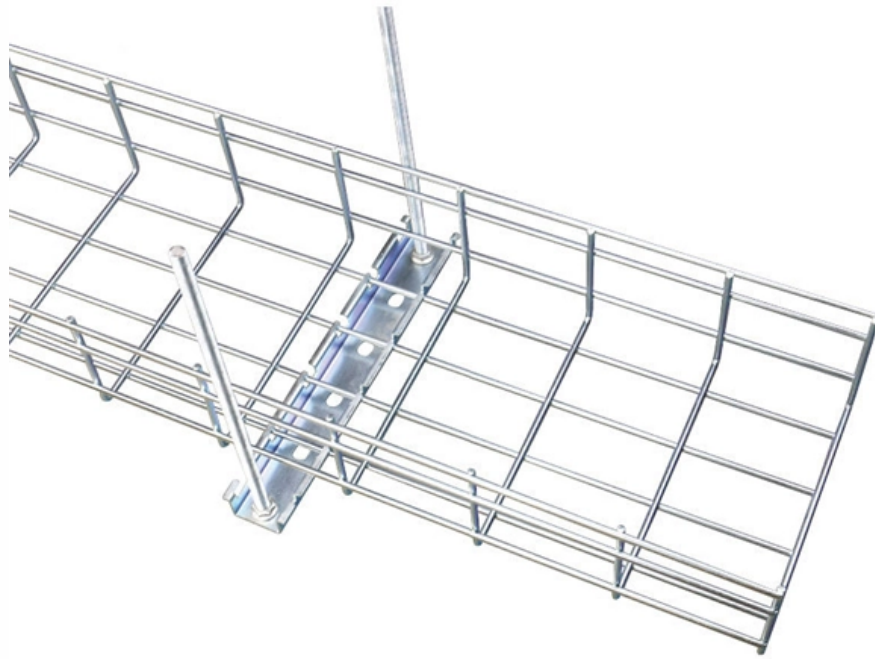

Adam Tas Corridor Energy

Papua New Guinea Butterfly Drop Optical Cable 6 cores