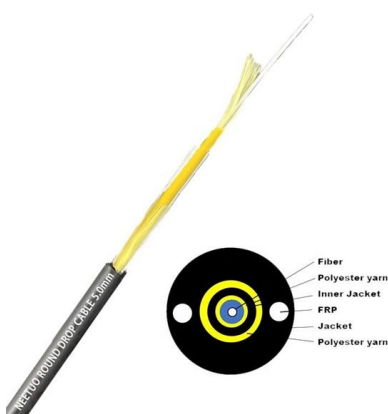

Adam Tas Corridor Energy

Papua New Guinea Butterfly Drop Optical Cable 6 cores

Papua New Guinea Butterfly Drop Optical Cable 6 cores

Bluerigger Digital Optical Audio Toslink Cable 6ft Fiber Optic Cord

Shop Bluerigger Digital Optical Audio Toslink Cable 6ft Fiber Optic Cord at best prices at Desertcart Papua New Guinea. FREE Delivery Across Papua New Guinea. EASY Returns & Exchange.

Factory Direct Butterfly 1 Core G657A LSZH FTTH Drop Cable , Optical

Looking for high-quality Optical Fiber Cable Flat Type Butterfly 1 Core G657A LSZH FTTH Drop Cable? Look no further! We are a factory specializing in manufacturing this premium product. Order now!