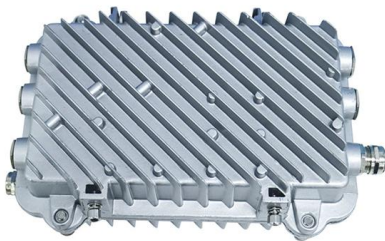

Factory Direct Butterfly 1 Core G657A LSZH FTTH Drop Cable , Optical

Looking for high-quality Optical Fiber Cable Flat Type Butterfly 1 Core G657A LSZH FTTH Drop Cable? Look no further! We are a factory specializing in manufacturing this premium product. Order now!

What the Coral Sea Cable will really mean for Papua

The Coral Sea Cable from Sydney to Port Moresby, which will greatly increase internet speeds in Papua New Guinea, will be ready for commercial use

The System -- Coral Sea Cable Company

The 4700 km Coral Sea Cable System is a 40Tbps submarine fibre optic cable

Coral Sea Cable Company

The Coral Sea Cable System is a 4700km long fibre optic submarine cable system linking Sydney, Australia, to Port Moresby, Papua New Guinea and Honiara.

Coral Sea Cable System

The Coral Sea Cable System (CS2) is a 4700 kilometre-long fibre optic submarine telecommunications cable that links both Papua New Guinea and Solomon Islands to the major East

PNG DataCo upgrades internet gateway, shifts traffic to PPC-1