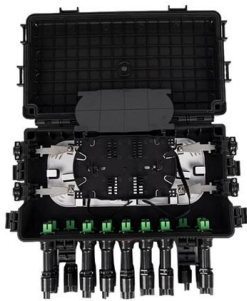

Papua New Guinea. FREE Delivery Across Papua New Guinea. EASY Returns & Exchange.

ipolexGigabit Single Mode LC Fiber to Ethernet Media Converter with

Shop Ipolexgigabit Single Mode Lc Fiber To Ethernet Media Converter With A Sfp at best prices at Desertcart Papua New Guinea. FREE Delivery Across Papua New Guinea. EASY Returns & Exchange.

Networking Hubs & Switches

These Networking Hubs & Switches are being sold at Theodist showrooms in Port Moresby, Lae and Mount Hagen, Papua New Guinea. Upgrade your company

Networking & Computer Cables

These Networking and Computer Cables are being sold at Theodist showrooms in Port Moresby, Lae and Mount Hagen, Papua New Guinea.