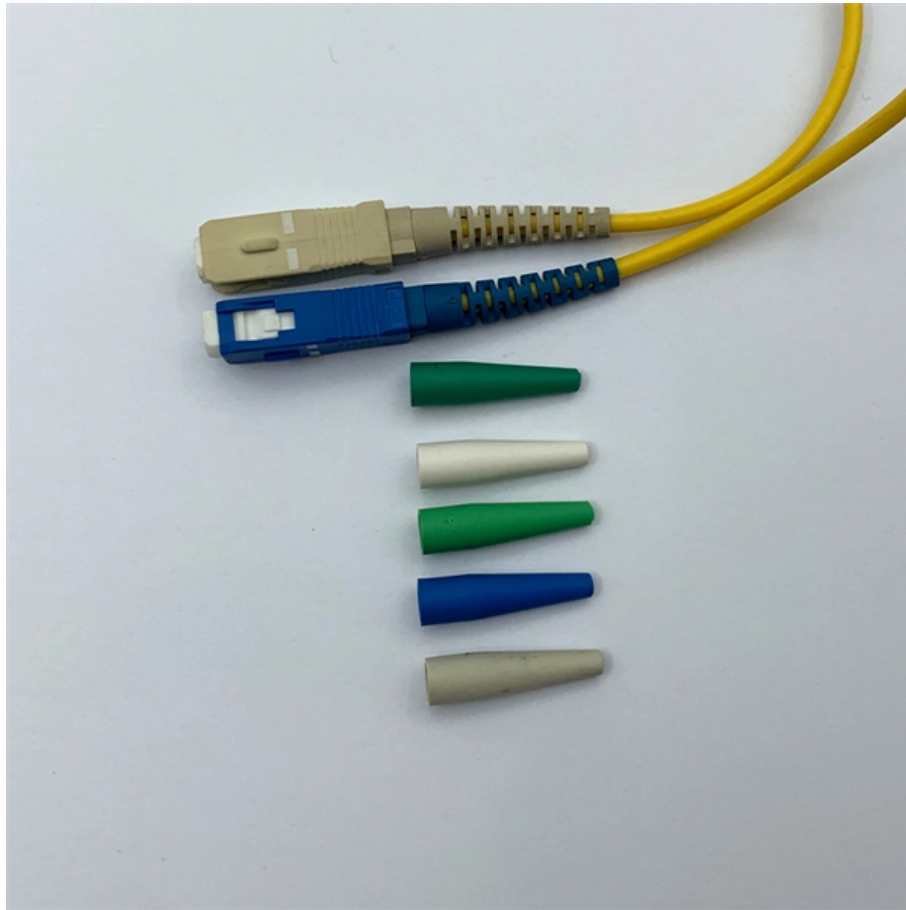

# **Papua New Guinea Fiber Ethernet Switch 25G**

## Papua New Guinea Fiber Ethernet Switch 25G

---