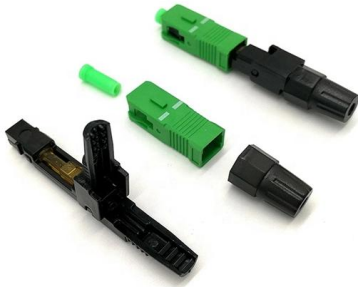

25G

Since then, Cisco has aggressively continued to build its 25 and 50 Gigabit Ethernet switch portfolio. The new Cisco Nexus 93180YC-FX Switch

Mediabridgecat6 Ethernet Patch Cable 25 Ft Rj45 Connectors With

Shop Mediabridgecat6 Ethernet Patch Cable 25 Ft Rj45 Connectors With Gold at best prices at Desertcart Papua New Guinea. FREE Delivery Across Papua New Guinea. EASY Returns & Exchange.

PNG DataCo - Yes, you'll be covered!

Secure, dedicated international point-to-point connectivity with guaranteed bandwidth and low latency. Reliable private connectivity between