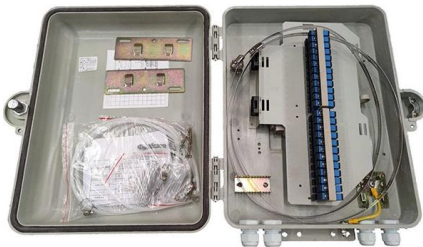

East Coast Group Ltd

Whether it is remote satellite communication, fiber optics connectivity, global procurement, shipping logistics, property management, business organizational development or corporate events

Coral Sea (CS²)

The Coral Sea Cable System (CS²) is a 4,700km long fibre optic submarine cable system linking Sydney, Australia, to Port Moresby, Papua New

OUKA Optic Terminal Box, SC Terminal Box Fiber Optic Box, 24 Core

We can deliver the OUKA Optic Terminal Box, SC Terminal Box Fiber Optic Box, 24 Core Fiber Patch Panel SC Connector Black for Providing the Fusion of Fibers Protecting Optical Fiber speedily