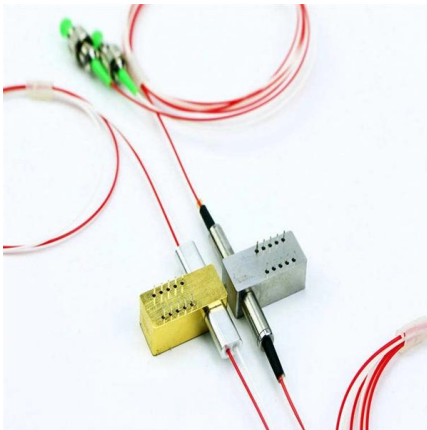

Top 2 Cabling and Fibre Optics Companies in Papua New Guinea

Search results of Top 2 Cabling and Fibre Optics Companies in Papua New Guinea, near me. Listings are verified with accurate business information.

Coral Sea Cable System

Project highlights The Coral Sea Cable System (CS2) is a 4,700 km fibre-optic submarine telecommunications cable that links both Papua New Guinea and Solomon Islands to the major East

Leading Fiber Optic Supplier Papua New Guinea

Cetelnet supplies and supports fiber optic infrastructure that helps close the digital divide in both urban and rural areas of Papua New Guinea.