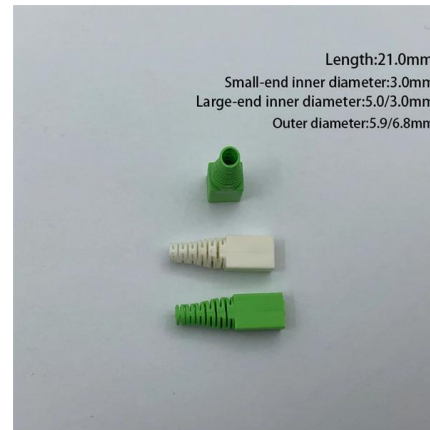

Papua New Guinea store made by prefabricated steel

Steel structure components are easy to manufacture, site assembly in the factory. Mechanization of factory manufacture steel structure component products

Disable Audio Enhancements

If you don't see the setting there, select the Advanced tab, and look for the setting, Enable audio enhancements. If the manufacturer located the setting here, uncheck the box to disable audio

How to set up and test microphones in Windows

To install a new microphone, follow these steps: Make sure your microphone is connected to your PC. Select Start > Settings > System > Sound. In Sound settings, go to Input to see your connected