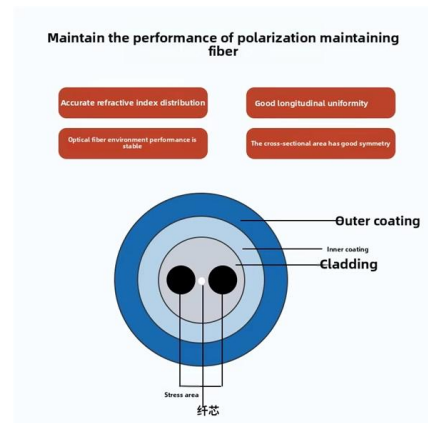

This item is unavailable

Find the perfect handmade gift, vintage & on-trend clothes, unique jewelry, and more lots more.