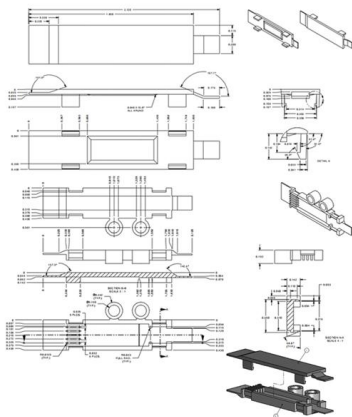

Product Specifications: CABLE TRAY

FDG CABLE TRAY ng; Power, Data, and Audio Visual. A quick and easy system to install without the need for specialised tools or equipment, makes it a first choice for Comm solution that works for your

Cable Tray In Papua New Guinea , Cable Tray Manufacturers

We have a comprehensive range that helps us meet industry grades and customer requirements. As one of the noteworthy Cable Tray Exporters and Suppliers in Papua New Guinea, we are right here

Papua New Guinea Fire Safety Protection Series

RONGFENG, Fireproof door curtain manufacturer City Product Center Rongfeng is a technology-based enterprise integrating the research and development, production, and sales of functional textiles.