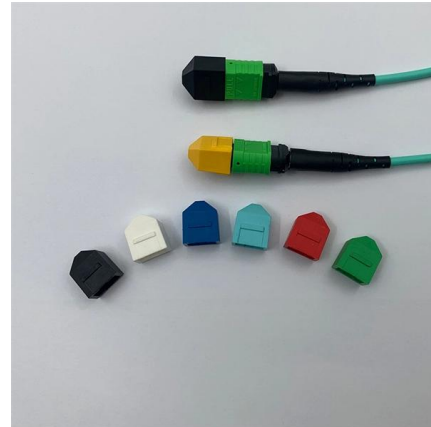

Papua New Guinea Product Center

Lighting/power control distribution boxes and meter boxes are available in universal, outdoor, and transparent-window models. Depending on

user requirements, they can be installed either surface