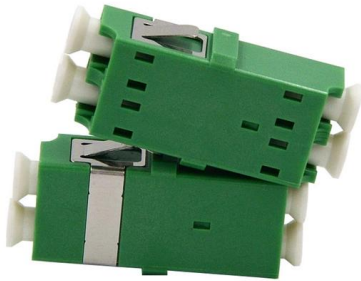

Power Distribution Units (PDU) for AV/IT server racks

What is a server rack PDU? Power distribution units in use in the IT infrastructure or in AV installations A PDU or Power distribution unit is typically found as power

Quick Guide to Power Distribution Unit (PDU)

This is a brief guide of the Power Distribution Unit (PDU), which may help to resolve your problems with the rack PDUs. Why adopt the PDU system? How many

19-Inch Rack Mount Power Distribution Units (PDU) , Banatton

Our 1U and 2U horizontal models fit perfectly into any standard 19-inch IT rack, while our high-density vertical (0U) PDUs save valuable rack space by mounting on the side of the cabinet.

Power Distribution Units

Discover high-quality Power Distribution Units at Penn Elcom, designed for reliable and efficient energy management in your 19 inch rack setup. Shop now!