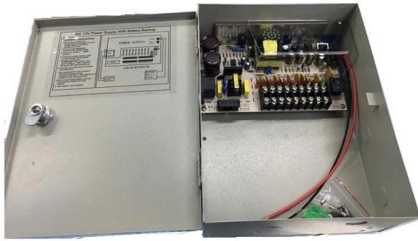

6 Core Optical Fiber Cable_Specification

Specifications are correct at time of printing and subject to change or alteration without notice.

6 core fiber optic cable om3 multimode indoor outdoor

TMT GLOBAL provides high-strength optical fiber cables for use in various industrial, indoor, and outdoor applications. Offering unique properties and benefits for