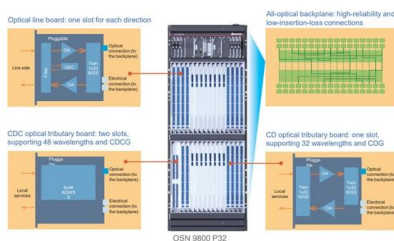

GYXTW OUTDOOR FIBER CABLE

This specification covers the design requirements and performance standard for the supply of optical fiber cable. This specification covers the general requirements and performance of cable which our

6 Strand Single Mode Outdoor Fiber Optic Cable Buying Guide

Choose 6 strand single mode outdoor fiber optic cable by OS2 fiber, jacket, strength member,