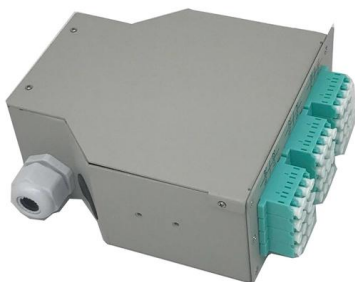

6 Fiber Single Mode Multitube Fiber Optic

6 Fiber Single Mode Multitube Fiber Optic Cable
Part No. 1-2225406-4