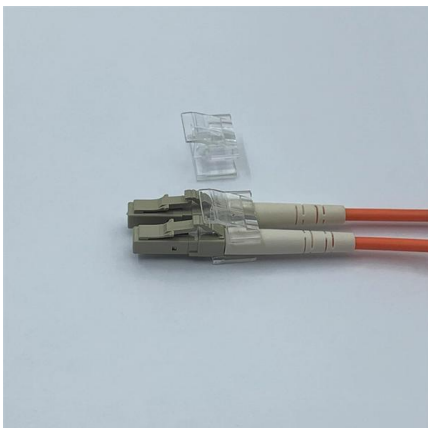

Fiber Optic Cable SM, LT Armored MDPE

Fiber Optic Cable SM, LT Armored MDPE gel-filled loose tubes (4-12 fibers). The core is water blocked, wrapped in polyester tap with an inner and outer MDPE jacket. Corrugated steel armoring makes the