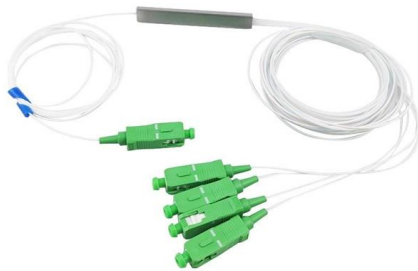

Cover Up an Electrical

Learn how to cover up an electrical panel with clever solutions like hinged artwork, custom cabinets, and decorative screens.

How to Hide Your Electrical Panel or Fuse Box

Looking for ways to hide an electrical panel? Check out this guide to creating a wall-mounted drying rack that serves a dual purpose.