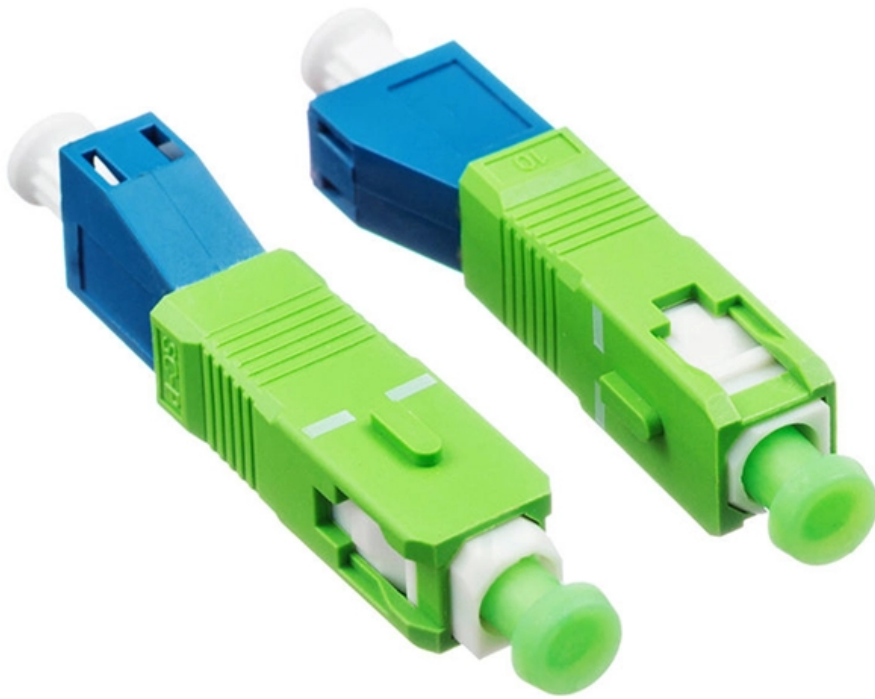

Adam Tas Corridor Energy

Perforated panel to conceal electrical box

Overview

Unlike solid panels, these panels have a grid of holes sized to fit self-tapping screws, so there's nothing to measure, mark, or cut. In this guide, I'm excited to share with you 15 creative and surprisingly simple ways to transform your ugly electrical box from an eyesore into a part of your home you might actually want to show off. With that in mind, all the solutions we're sharing today keep your panel accessible while making it look much better. You can hide an electrical panel without breaking code rules and still make your space look intentional.

Perforated panel to conceal electrical box

How To Hide Electrical Box On Wall - Storables

This is where the art of hiding an electrical box on the wall comes into play. Whether you want to conceal an exposed panel, fuse box, or junction box,

An Easy and Inexpensive Way to Cover up an Electrical

Find out my simple and CHEAP way to cover up an ugly electrical panel! This may be the easiest way to hide your electric panel--it's such a quick fix!