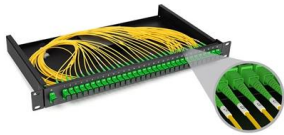

Pi Hut
The Pi Hut
EUR4.2716 of
16
PlayPause
PreviousNext
General-Purpose
Project Enclosure - 120x65x40mm - The Pi
Hut
The Pi Hut
EUR4.27
Alle anzeigen
experts
remodel

10 Creative Solution On How to Cover Up an Electrical

Learn how to cover up an electrical panel with clever solutions like hinged artwork, custom cabinets, and decorative screens.

How To Hide Outside Electrical Box , Storables

Whether you have an unsightly utility box, circuit breaker panel, or any other type of electrical box, we will show you how to effectively conceal it

Creative and Safe Ideas to Cover an Electrical Panel Box

Balance home aesthetics and electrical code. Discover creative, safe, and accessible ways to cover your breaker box.

8 ways to conceal the electric panel box in your home

While the distribution board (DB) box may be a really important part of the home -- it helps to distribute electricity within