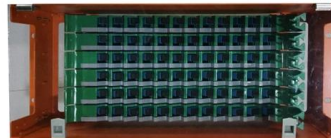

## Philippine Fiber Distribution Box 2 Cores

---

### 12 core Termination FTTH fiber optic distribution box full

Distribution Panel Box 12 Ways Himel: Type fiber optic and sc adapter can be used to connect multiple types of optical fibers. Electrical Service Entrance Cap:

### 12 Core Nap Box Fiber Optic PLC Splitter Box / FTTH

Fiber optic terminal box, Can put 1:8 cassette splitter box or 12 cores FTTH adapter distribution box. The high strength plastic, anti-ultraviolet radiation and ultraviolet