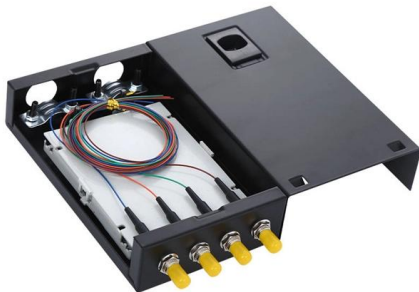

?In Stock?FTTH 4 Core Fiber Optic Terminal Box

Buy ?In Stock?FTTH 4 Core Fiber Optic Terminal Box FTTH Box Fiber Optic Distribution Box 4 Port Splitter online today! ???Buying Guide??? - COD

ETS Fiber Optic Distribution Box 2 Core IP65 Philippines , Ubuy

Answer: The ETS Fiber Optic Distribution Box supports up to 2 cores and is perfect for smaller-scale deployments or terminations. This makes it ideal for applications where fewer connections are

4 Core Fiber Optic Distribution Box 4 Core Fiber Optic

& gt; Product OverviewThe equipment is widely used as a termination point for the feeder cable to connect with drop cable.The fiber splicing,splitting, distribution