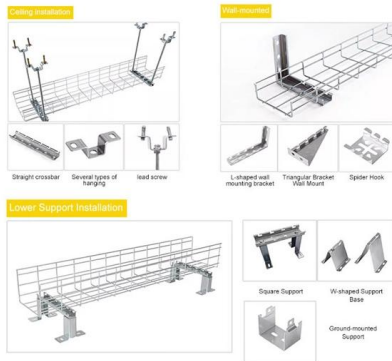

INSTALLATION METHOD