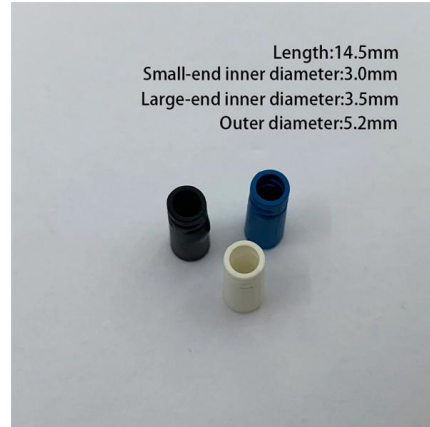

Power-over-Ethernet-Switch-Produkte

Power-over-Ethernet-Switch-Produkte Sparen Sie Zeit und Geld Power-over-Ethernet-Switches (PoE) Unsere Plug-and-Play-PoE-Switches übertragen Strom und Daten über ein einziges Ethernet-Kabel,

Power over Ethernet switches , Products , HMS Networks

Our plug-and-play PoE switches transmit power and data over a single Ethernet cable, reducing wiring and installation or replacement costs and providing greater flexibility of device placement.

5-Port-Gigabit-Ethernet-Unmanaged-PoE+-Switch

5 x Gigabit-Ethernet-Ports mit PoE+, Plug-and-Play-Switch, keine Verwaltung erforderlich, Energy Efficient Ethernet für maximale Energieeinsparungen, lüfterlos und geräuscharm, für Desktop- oder