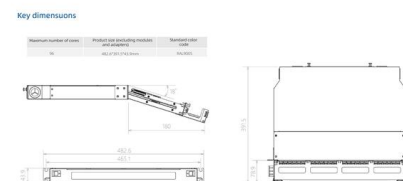

Ubiquiti Store United States

Precision-timed AV switching with 10G ports, 100G uplinks, & PTP sync support