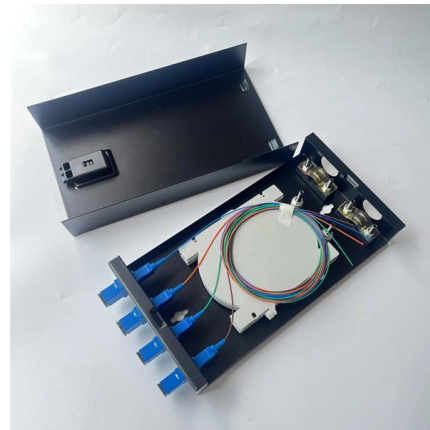

Switch Flex 2.5G PoE

Flexible, 8-port 2.5 GbE PoE++ switch with a 10 GbE RJ45/SFP+ combination uplink port that can be powered with PoE+++ or an AC power adapter.

Amazon : Poe Tester

PoE Detector & PoE Tester Tool Kit (Gen2.5) - Wired Network Cable Tester to Detect & Test Power Over Ethernet - Cable Tester to Read Voltage, Current and Power Usage on Cat5, Cat6 - No Battery

ale-nsa-team/OmniVista-Smart-Tool

About OmniVista Smart Tool (OST) is a free companion app that simplifies ALE switch deployment and troubleshooting in OT environments. It provides wizard-based setup, PoE diagnostics, cable and

Switch Pro Max 16 PoE

A 16-port, Layer 3 Etherlighting(TM) switch with 2.5 GbE, PoE++ output, and versatile mounting options.

HPE Aruba Networking CX switches

HPE Aruba Networking CX 6300 Switch Series Layer 3 stackable access and aggregation switches with Multi-Gigabit Ethernet, High Power PoE, and up to