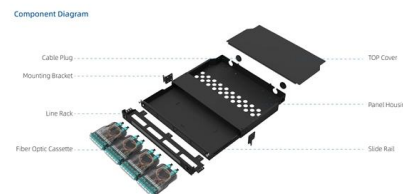

Ubiquiti Store United States

Precision-timed AV switching with 10G ports, 100G uplinks, & PTP sync support