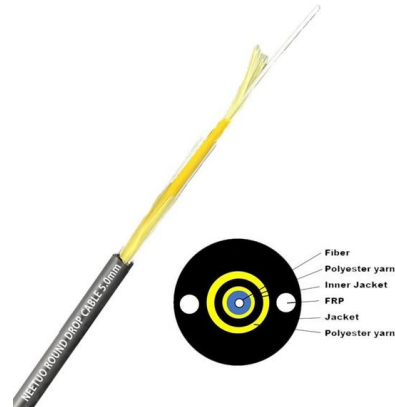

The Ultimate Guide to Choosing PoE Switches for Video

If you're building or upgrading a video surveillance network, one of the most important components to get right is your PoE (Power over Ethernet) switch.

Power over Ethernet Switch 48 Port: Der perfekte Netzwerk-Switch für

Ein 48-Port-PoE-Switch ermöglicht die Strom- und Datenübertragung über ein Kabel. Er ist ideal für Unternehmen mit IP-Kameras, WLAN-Access-Points und VoIP-Telefonen, bietet zentrale