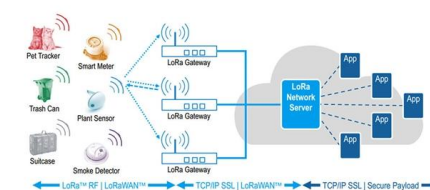

PoE WiFi Video Intercom Doorbell RFID Keyfob Password Unlock 2

Two Installation Modes: WiFi + DC Power:
Connect to WiFi and power the doorbell with a 12V DC adapter. PoE Connection
(Recommended): Power and connect the doorbell using Power over