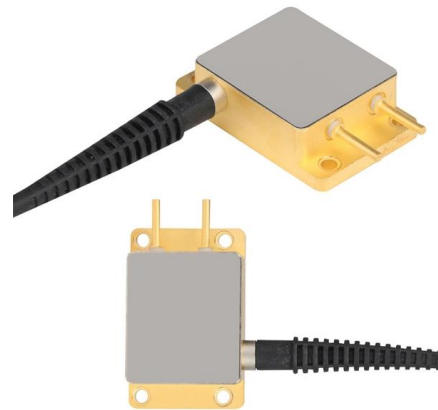

PoE switch 8ch 1000Mbps +2G uplink +2G SFP

Features: The PoE switch has 8x 10/100/1000Mbps PoE ports, 2x 10/100/1000Mbps RJ45 uplink ports, and 2x 100/1000Mbps SFP ports; ports 1-8 support the IEEE802.3af/at standard. The standard PoE