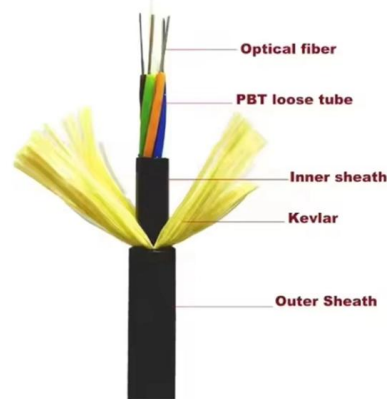

### 16 Port PoE Switch/16 PoE+ Ports 100Mbps, 2 Gigabit Ethernet Uplink& 1

Please be advised that the firmware versions of these switches have undergone multiple upgrades and changes. Attempting to skip

### PoE switch 100Mbps 24portu+2G uplink S4101-24ET2GF-360-C

Cloud Managed Switch is a layer-2 commercial switch that has a long-distance PoE function. It

can supply power to devices up to 250 meters away. The PoE red port supplies up to 90W. The Switch