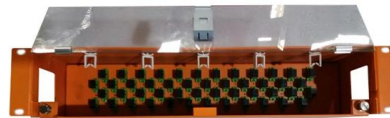

Ubiquiti Flex 2.5G PoE 8-Port PoE++ Compliant

Get it now! Flexible, 8-port 2.5 GbE PoE++ switch with a 10 GbE RJ45/SFP+ combination uplink port that can be powered with PoE+++ or an AC