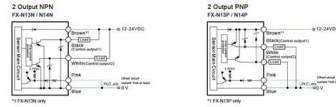

Gigabit PoE Switch 8 Port Web Network Management 1000Mbps

High-Speed Transmission: Supports 1000Mbps for fast network connections. 8 Gigabit Ports: Manage multiple devices efficiently with 8 POE ports. Standard Power Supply: Reliable 48V power supply

What Is a Gigabit Uplink in a PoE Switch?

What is a Gigabit Uplink in a PoE Switch? Simply put, it's a specialized port offering a significantly faster connection speed - typically 1 Gigabit per second (Gbps) or higher - to the rest of

Switch PoE HIKVISION, 8 porturi PoE, 2 uplink Gigabit, 54 VDC,

Cumpara Switch PoE HIKVISION, 8 porturi PoE, 2 uplink Gigabit, 54 VDC, 217.6x27.6x108.5mm de la eMAG! Ai libertatea sa platesti in rate, Beneficiezi de promotiile zilei, deschiderea coletului la livrare,