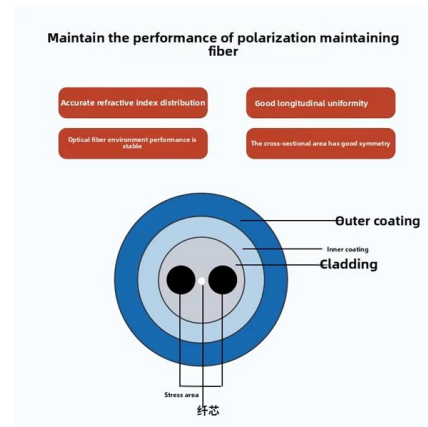

GEP-0625 6-Port 2.5-Gigabit PoE Switch, 802.3af/at/bt PoE, 4 PoE

The LevelOne GEP-0625 is a compact 6-port 2.5-Gigabit PoE switch designed for high-speed networks in small businesses, branch offices and advanced home or studio environments. With five multi