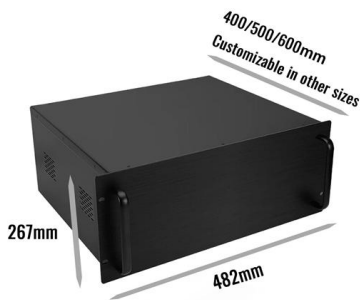

Ethernet Hub/Switch POE 24 port Gigabit + 2 port Uplink (2 SFP Gigabit)

The Ruijie Reyee RG-ES226GC-P is a powerful Ethernet hub/switch with 24 Gigabit PoE ports, making it ideal for high-performance network environments such as offices, schools, and enterprise setups.