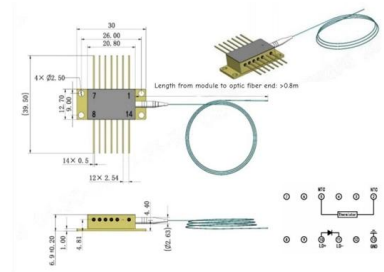

High Performance Private LTE and Private 5G

High Performance Private LTE and Private 5G Meeting 5G objectives demands a fierce commitment to rapidly deploying a complete cloud native core. Establishing a plan which facilitates a smooth

Outline drawings
mm