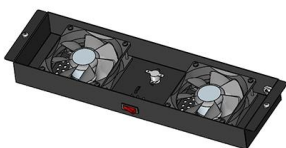

G.657A1 Self-Supporting Drop Cable Specs

The document provides specifications for two types of self-supporting drop cables (DROP CABLE-1 and DROP CABLE-2) using G.657A1 fiber, detailing their