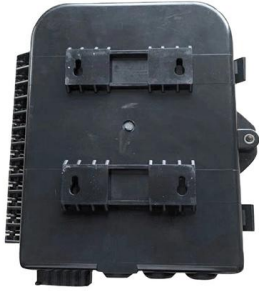

"Fiber Optic Splice Box"

Our Fiber Optic Splice Box offers exceptional quality within the Fiber Optic Equipment category. Acquiring Fiber Optic Equipment in bulk through wholesale offers cost advantages, bulk

Splice boxes for indoor and outdoor use at , ShopFiber24

Fiber Optic Wall Boxes Here you will find a selection of small and bigger wall boxes for Outdoor- and/or Inhouse-Mounting and form a termination to the laying cable. Different adaptors can be installed. The

Splice enclosure Fibre optic

Fibre optic splice and distribution box Features Easy access and rugged housing made of extruded aluminum Connectors All standard connectors Place Wall