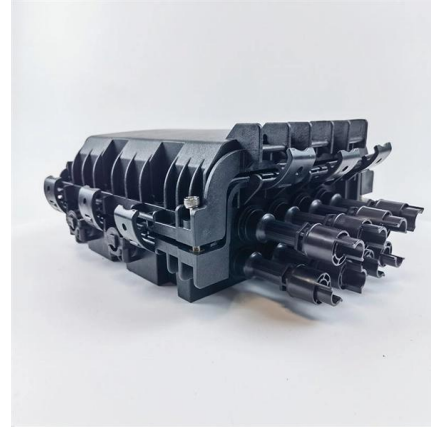

### Fiber Optic Splice Box

The Waterproof Fiber Optic Splice Box is an excellent choice for managing fiber optic cables in various applications. With its waterproof design, multiple ports, and easy access, this closure ensures secure

### Fiber Optic Splice Box , 12-36 Splice Capacity, IP-Rated Enclosures

Wall- or pole-mount fiber optic splice boxes for FTTH/FTTB deployments. Supports 12-36 splices,

IP-rating, splice trays, cable management, splitter-ready, OEM/ODM, fast delivery.