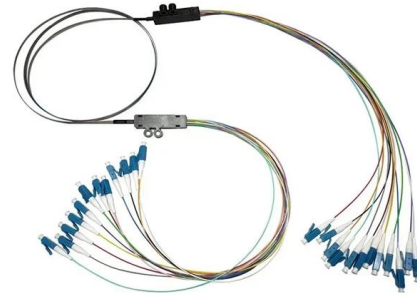

## Fiber optic splice boxes

The fiber optic 19" rack splitter boxes, specifically the FP-19 type, stand out as ideal solutions for industrial applications owing to their robust design. These boxes are engineered to withstand the