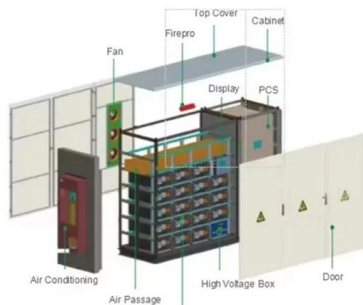

Artificial Intelligence Companies in Portugal

There are 45 Artificial Intelligence Companies in Portugal which include Unbabel, Reckon, Sensei, Neuraspace, MOV.AI.