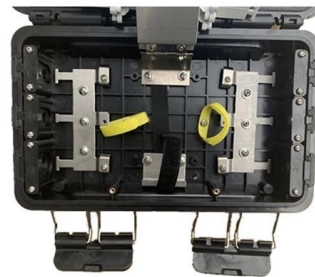

24 Fibre junction splice box

These patch boxes and splice enclosures are manufactured from impact resistant polycarbonate and provide a cost effective means of breaking out fibres from multicore cables prior to termination or

24 Cores IP68 Fiber Optic Distribution Box

This box is used as a termination point for the feeder cable to connect with drop cable in FTTX communication network system. It integrates fiber splicing, splitting, distribution, storage and cable

24 Ports 96 Cores PP Drop Cable IP68 Wall Mounted

24 Ports 96 Cores PP Drop Cable IP68 Wall Mounted Fiber Optic Junction Box Inline Closure FDB0224F is designed to seal without screws and buckles. The compact

Ficha_AR-DB24P-A

1. DESCRIPTION The equipment is used as a termination point for the feeder cable to connect with drop cable in FTTx communication network system. The fiber splicing, splitting, distribution can be done in