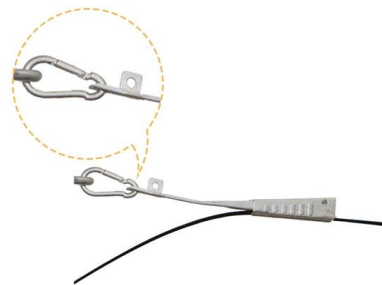

Fiber Optic Patch Cables Strategic Roadmap: Analysis and Forecasts

The increasing adoption of fiber optic sensors in industries like healthcare and manufacturing further contributes to market growth. While singlemode fiber optic patch cables lead