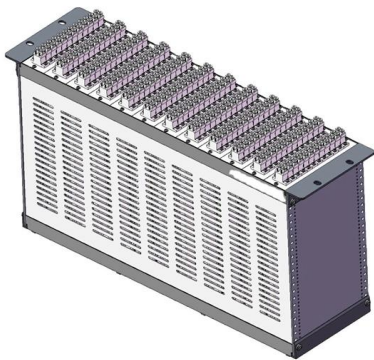

Big Capacity 288 Core Fiber Splice Joint Box, Find Details and Price about 288 Core Joint Closure IP68 Fiber Optic Splice Closure from Big Capacity 288 Core Fiber

288 Core Optical Fiber Optic Splice Closure Joint Box

288 Core Optical Fiber Optic Splice Closure Joint Box, Find Details and Price

288 Core Vertical Fiber Splice Closure With Splitter Slot

The vertical Fiber optic splice enclosure provides 288 cores splicing, distribution and hold two 1x32 splitter. It allows for F7 - F27mm cable entry

FDT 288 cores optic distribution cabinet FTTH junction box with

FDT 288 cores optic distribution cabinet FTTH junction box with Insertion Module PLC Splitter. Ideal for FTTH networks. Wall/Pole Mounted. Durable & Efficient., Alibaba .