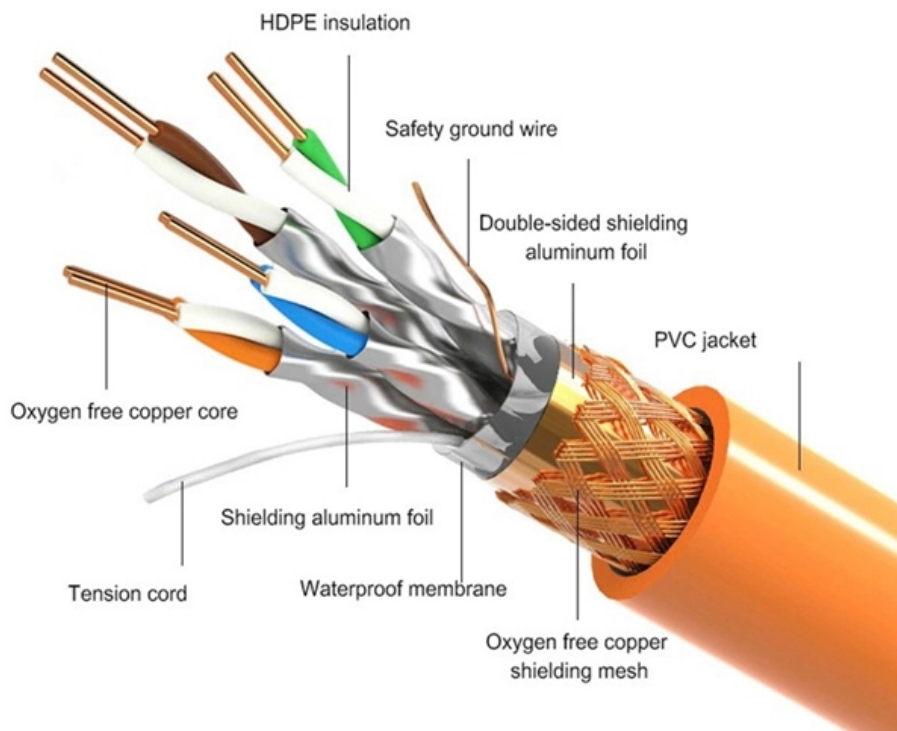

Price List for Low-Temperature Resistant Core Switches for Data Center Interconnection

PRODUCT DETAILS

Price List for Low-Temperature Resistant Core Switches for Data Ce

Modular Ethernet Switches

HPE Modular Ethernet Network Switches deliver scalable, high-performance networking for campus and data centers. Explore HPE Ethernet Network Switches features and specs.

H3C S12500G-AF Data Center Intelligent Core Switch-H3C

H3C S12500G-AF is H3C's new generation of AI intelligent switches for the core scenarios of data centers, providing the industry's highest switching. It provides the following features: CLOS+ multi