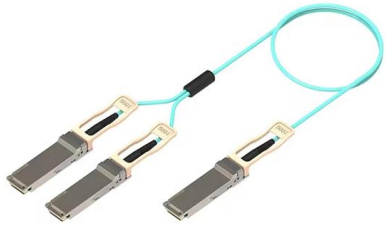

Adam Tas Corridor Energy

Price List for Plug-in Fiber Optic Distribution Boxes

Price List for Plug-in Fiber Optic Distribution Boxes

Fiber Distribution Box & Terminal Box , Top-Quality

Specializing in both copper and fiber solutions, our products are designed for superior performance in data centers and FTTX applications. With over 35 years

Ultimate Guide to Fiber Optic Distribution Box: Types

Fiber optic technology has revolutionized the telecommunications industry, enabling faster and more reliable data transmission. One essential

Fiber Distribution Box FTTx Solutions , CRX 8-48 Core Optical Network

CRXCabling FTTx Fiber Distribution Box supports 8-48 cores for mid-span and end-span applications. Ruggedized optical distribution box for modern networks.

Wall Boxes

CommScope offers a complete line of easy-to-use access terminals, copper and fiber splice closures, patch closures and accessories to