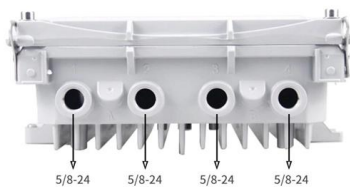

Best 10Gb Switch for SMB in 2025: Unlock Next-Gen Network

Upgrading to 10 Gigabit Ethernet (10GbE) switches is a critical step to overcome bottlenecks and future-proof SMB networks. This guide is designed for network engineers, IT