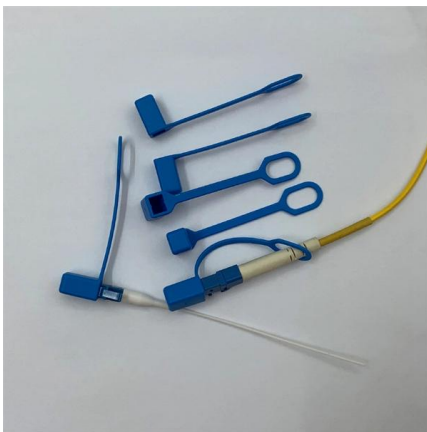

24 Cores Fiber Distribution Box SC PLC Splitter 1x16 FDB-24C-1 Rated 5.00 out of 5 based on 1 customer rating (1 customer review) \$ 7.00

24 Ports Wall Mounted Fiber Splitter Distribution Box

The 24 ports optical fiber cable distribution box is capable of housing 24 sc or 12 lc duplex adapters, supporting max 24 cores termination. It can accommodate two

24 Port Fiber Distribution Box, Blockless Splitter Ready

Discover a wide range of high-quality Fiber Optic Products, including termination

Scoop Fibre Distribution Box 24 Cores -- Network

Introducing the Scoop Fibre Distribution Box 24 Cores - a cutting-edge solution for organizing and distributing fiber optic cables. With a capacity of 24 cores, this