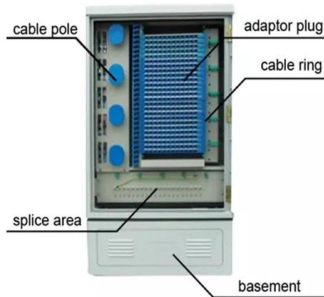

12-24core fiber junction box fiber optic splice closure

12-24core fiber junction box fiber optic splice closure Short Description: Aerial 12 24 Core PP ABS Material Junction Box Fiber optic splicing box is one of the most

Durable FTTH Terminal Box , Fiber Termination

FTTH Termination Box available for the distribution and terminal connection for various kinds of optical fiber system, Some are used for indoor cabling and others

Wholesale Fiber Optic Junction Box Price Waterproof IP65 Rating

Discover fiber optic junction box prices with IP65 waterproof ratings, ABS/PC materials, and FTTH applications. Compare competitive quotes.