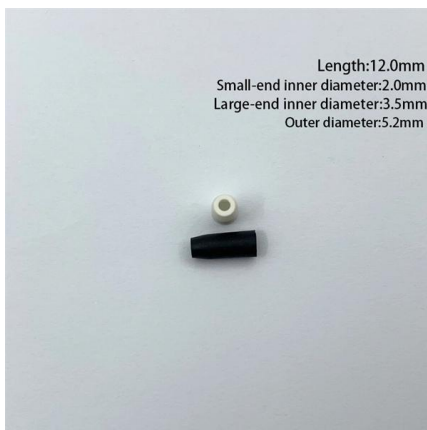

Adam Tas Corridor Energy

Price of 36-core optical fiber terminal box

Price of 36-core optical fiber terminal box

Fiber Optic Terminal Box China Manufacturer , Hello Signal

Explore Hello Signal's range of IP65/IP68 Fiber Optic Terminal Box, designed for optimal fiber distribution in diverse environments. Our terminal boxes are

Garosa Optical Fiber Terminal Box 24 Core 24 Port Fiber

The wall-mounted user cable terminal box, whose function is to provide the fusion of fibers, the fusion of fiber and tail fiber, and the connection of optical connectors. Provide mechanical and environmental