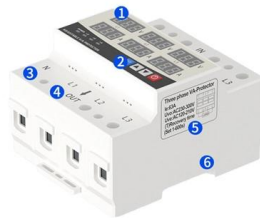

Garosa Optical Fiber Terminal Box 24 Core 24 Port Fiber

The wall-mounted user cable terminal box, whose function is to provide the fusion of fibers, the fusion of fiber and tail fiber, and the connection of optical connectors. Provide mechanical and environmental

Fiber Optic Box Outdoor 36 core FTTH Fiber Optic

FDB-36A is an excellent FTTH termination box with is designed for the FTTH optical network wiring, mainly for optical transmission terminal from end to end, fiber

Terminal Fiber Box

Terminal fiber box is to protect and distribute fiber optic links, and it provides a cost-effective solution for FTTH applications.

GAIN AN IN - DEPTH UNDERSTANDING OF

- ① LED DISPLAY PANEL
- ② PROTECTOR OPERATION BUTTONS
- ③ NEUTRAL WIRE OUTPUT TERMINAL
- ④ LIVE WIRE OUTPUT TERMINAL
- ⑤ WORKING CURRENT AND VOLTAGE INSTRUCTIONS
- ⑥ FLAME - RETARDANT SHELL