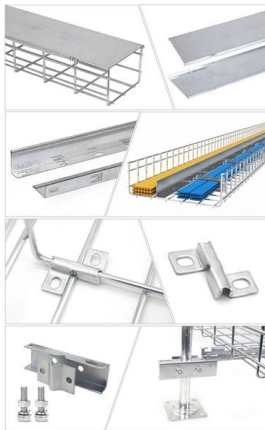

FTTH 24 Core Fiber Optic Distribution Box Optical Fiber Terminal Box

FTTH 24 core fiber terminal box is suitable for the distribution and terminal connection for various kinds of optical fiber system, especially suitable for mini-network terminal distribution, in which the optical

12 Core Fiber Optic Terminal Box

The 12 core fiber optic terminal box is a fiber optic cable management products used on the terminal of the optical cables, different typed and structures, the diameter of which are within 18mm (F) tray.