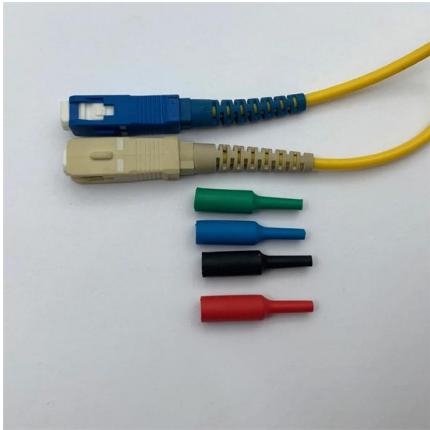

Waterproof Junction Box , IP65 & IP66 Rated

ZCEBOX offers IP65 & IP66 waterproof junction boxes for electrical wiring protection. Available in ABS, PVC, and metal materials. Certified by CE, ROHS, and

IP68 HIGH PERFORMANCE WATERPROOF

Industrial control box, Junction box, Distribution box, Audio amplifier chassis, and more. Choose from a wide range of over 48,000 items, and with no purchase