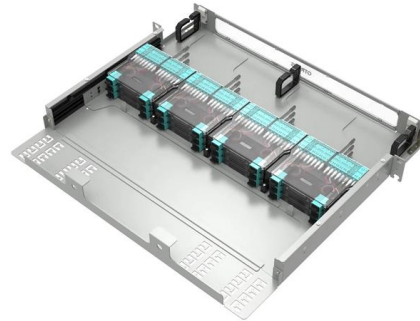

Adam Tas Corridor Energy

Price of 4-core waterproof junction box for data centers in Thailand

JANDECCN 4 Way Waterproof Electrical Junction Box,

Wide application: JANDECCN junction box is applicable for indoor and outdoor situations, can be used in homes, workshops, shopping malls, charging station,

junction box free delivery no minimum , MISUMI Thailand

These grey watertight junction boxes are made from a self-extinguishing thermoplastic material that is halogen free. The housing has smooth sides and is fitted with a screw-on patented lid and a seal to

FTTH BOOK-TYPE TERMINAL BOX
Sleek Design. Reliable Connectivity.

COMPACT & DURABLE

EASY INSTALLATION

IME Junction Box Waterproof IP68 Outdoor Electrical

Shop the best waterproof junction box with M20 plug, suitable for power cords 5-12mm. Perfect for LED billboards, garden lights, and underwater engineering.