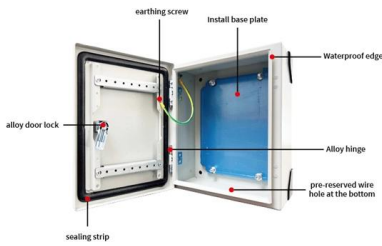

Electrical Junction Box, Waterproof IP68 4-Way Thailand , Ubuy

Designed to withstand harsh outdoor conditions, this junction box is waterproof, ensuring reliable connections for wiring applications without the risk of water damage.

FTTH BOOK-TYPE TERMINAL BOX
Sleek Design. Reliable Connectivity.

COMPACT & DURABLE

EASY INSTALLATION

IME Junction Box Waterproof IP68 Outdoor Electrical

Shop the best waterproof junction box with M20 plug, suitable for power cords 5-12mm. Perfect for LED billboards, garden lights, and underwater engineering.