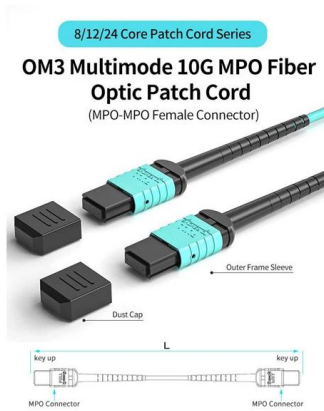

6 Cores Terminal Box

6 Cores Terminal Box, Fiber Cable Management
We use cookies to improve your online experience. By continuing browsing this website, we assume you agree our use of cookies.

Nesgen-RS 6 CORE FTTH Fiber Optic Distribution Box, ABS

Buy Nesgen-RS 6 CORE FTTH Fiber Optic Distribution Box, ABS Outdoor FTTH Terminal Box Metal Electrical Box for Rs. online. Nesgen-RS 6 CORE FTTH Fiber Optic Distribution Box, ABS Outdoor

6-port SC fiber optic terminal box fully equipped with

Find many great new & used options and get the best deals for 6-port SC fiber optic terminal box fully equipped with pigtail splice box at the best online

Ftth 6 Cores Fiber Optic Terminal Box

659 ftth 6 cores fiber optic terminal box products are offered for sale by suppliers on Alibaba, of which fiber optic equipment accounts for 94%, communication cables accounts for 2%.