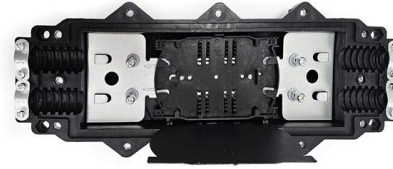

6 core optic fiber terminal box

Various 6 core optic fiber terminal box kinds, including single- and multi-mode fibers, serve distinct purposes. Because of their low attenuation, single-mode fibers are best for long-distance