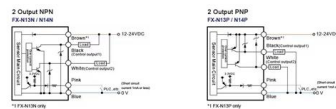

6 Core Fiber Distribution Box Fiber Optic Terminal Box FTTH CTO

This terminal box terminates up to 12-24 fiber optic cables, offers spaces for splitters and up to 12-24 fusions, allocates 6 x SC Duplex adapters or 6 x LC Quad adapters and working under both indoor