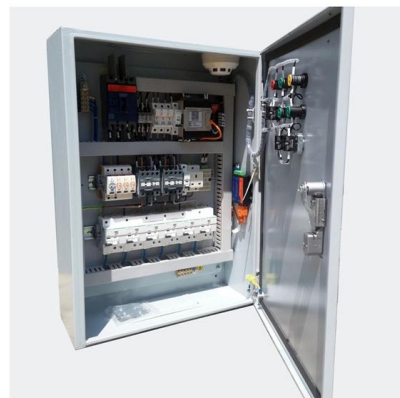

6 Cores FTTH Terminal Box

6 Cores FTTH Terminal Box, Find Details and Price about Fiber Optic Terminal Box Terminal Box from 6 Cores FTTH Terminal Box - Takfly Communications Co., Ltd.