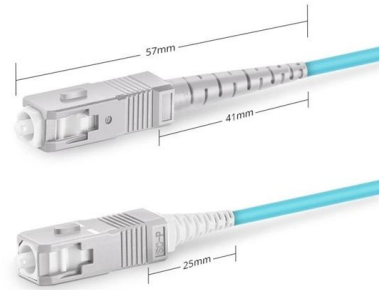

Fiber Optic Terminal Box Guide: Choosing the Right

Discover how to select the best fiber optic terminal box for data centers, campus fiber backbones, outdoor FTTH networks, and enterprise fiber

Simplex SC UPC

Contact Us

For datasheets, pricing, or custom telecom energy solutions, please visit:
<https://koskolong.co.za>