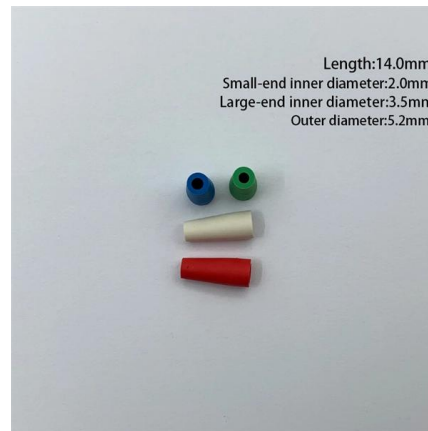

Optical Termination Box , FTTH Terminal Box

Fiber Terminal Box (FTB) generally refers to the box shape fiber optic management products used to protect and distribute the optical fiber links in FTTH Networks.