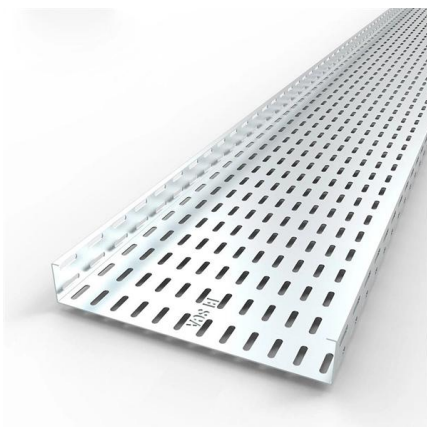

Amazon : Fiber Termination Box

6-Core FTTH Fiber Distribution Termination Box with 6 SC APC Adapters, IP65 Waterproof, Wall-Mount Enclosure for Residential/Commercial Fiber Optic Splicing & Management (with 6 APC Adapter)