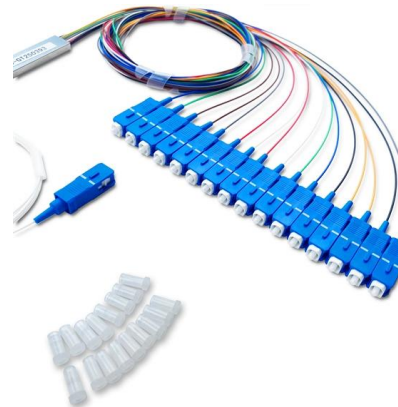

Cable Tray Elbow (Horizontal) - G-STEEL TRADING

A cable tray elbow. Usage: is used to complete the whole project as it is one of the cable tray accessories, that make the cable go through all available space easily

Cable Tray Fitting Accessories

Quality Cable Tray Fitting Accessories for Sale. Contact JLH Electric For Quality Cable Tray And Accessories In Custom Thickness And Size At Factory Price.