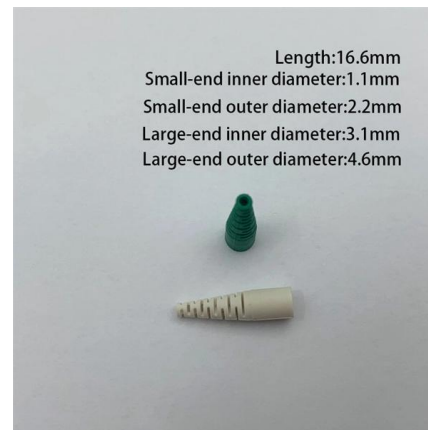

24 Core ADSS Optical Fiber Cable: Specifications and Price Factors

Explore detailed specifications and price-influencing factors of 24 core ADSS optical fiber cables. Learn how span length, fiber type, sheath, and installation conditions affect pricing.

Contact Us

For datasheets, pricing, or custom telecom energy solutions, please visit:
<https://koskolong.co.za>