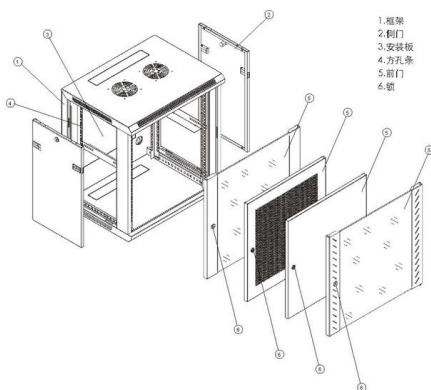

24 Core Fiber Optic Cable at Attractive Price

Discover precision-engineered 24 core fiber optic cables featuring advanced optical fiber technology, robust materials, and optimal performance. Perfect for telecom and industrial networks. Competitive