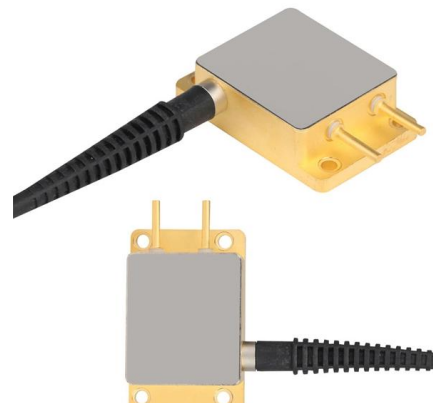

-Usage: FTTH -Package:1km/Drum -Unifi Drop Fiber 2core indoor 1000Meter Fiber Optic FTTH Cable Fiber -White colour for indoor use, LZSH material for outer

COMLINK FIBER OPTIC CABLE 2 CORE

Buy COMLINK FIBER OPTIC CABLE 2 CORE , 2KM OUTDOOR online today! Brand: Comlink
Quantity: 1 x Comlink 2KM 2Core/ Dual Core Outdoor FTTH

2 Core Fiber Optic Drop Cable FRP (2km)

Description FTTH outdoor drop cable GJYXFCH 2 fiber, SM G657A1 with one Ø1.0mm steel wire as self supporting messenger, Two FRP, LSZH outer

Fiber Optic Panels

FS offers FHD® FAPs and FHU(TM) 1U fiber patch panel with LC, SC, MTP®/MPO connectors in singlemode/multimode fiber to deploy medium for high-density fiber

Cisco High-Density Fiber Patch Panel, Simplex, MPO

Learn how the Cisco® solution of panel and cable assemblies offers a versatile solution for any breakout from 4x10 Gbs to 400 Gbs native. The panels

Fiber Optic 2 core Indoor Drop Cable Per KM

The Fiber Optic 2 core Indoor Drop Cable is a high-performance cable designed for indoor installations. With its two fiber cores, it provides reliable and fast data

Contact Us

For datasheets, pricing, or custom telecom energy solutions, please visit:
<https://koskolong.co.za>