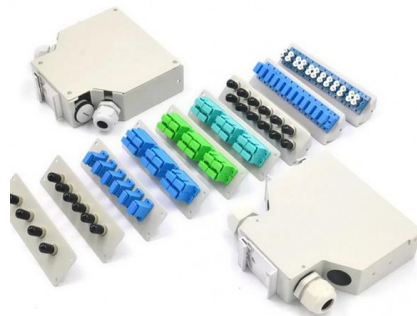

Adam Tas Corridor Energy

Price of Dual-Core Drop Fiber Optic Panel

Price of Dual-Core Drop Fiber Optic Panel

Wholesale 2 Core Fiber Optic Drop Cable 2k+ , Alibaba

Discover 2 core fiber optic drop cables with G657A1/G652D fibers, ideal for FTTH indoor/outdoor use. CE certified, durable LSZH sheath, perfect for aerial & duct applications.

Fiber Optic Patch Panels and Enclosures

Fiber Optic Patch Panels comprise of various products that can support the optical fibers termination or fusion splicing works. They are usually deployed to store

Fiber Patch Panel - Optcore

Compatible with our fiber optic enclosure, the fiber optic panels provide a fast and efficient way to manage medium to high-density fiber optic network cabling. Buy

Dual Drop Fiber Cable 12 Core

Dual drop cable 12 core DDC-12F-R-B: Reliable fiber solution for high-speed connectivity. Durable and efficient for seamless data

Kabel Fiber Optic Drop Core 2 Core Terlengkap

Tak hanya itu, detail spesifikasi & review produk kabel fiber optic drop core 2 core juga bisa Anda ketahui secara rinci di Blibli. Untuk masalah kualitas produk, jangan ragu terhadap produk yang