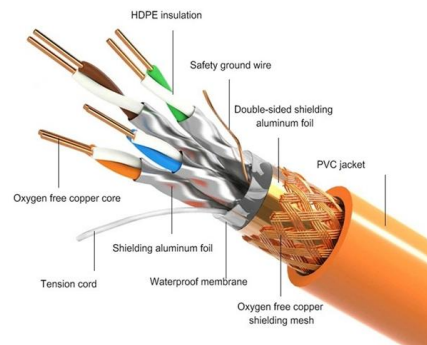

PRODUCT DETAILS