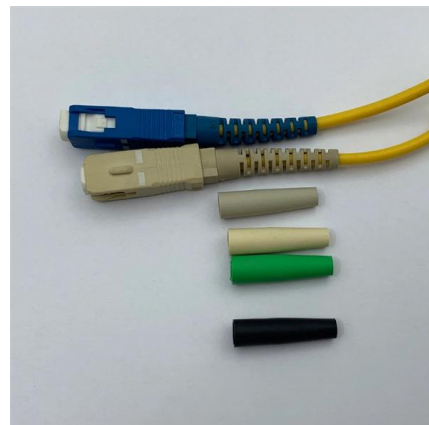

LC RF Coaxial Adapters , EIA, 7/16 DIN, HN & N-Type Interfaces

Engineered with 50 Ohm impedance, wideband frequency support up to 5 GHz, and voltage ratings up to 2500 volts, our LC adapters deliver reliable connectivity, low-loss performance, and rugged durability.