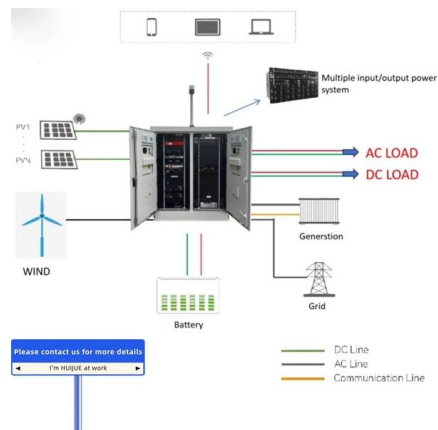

Price List: Fiber Patch Panels , RLH Industries, Inc.

Contact an RLH expert for help with the specific needs for your project. Please view our full RLH price list and contact us at info@fiberopticlink if you have any