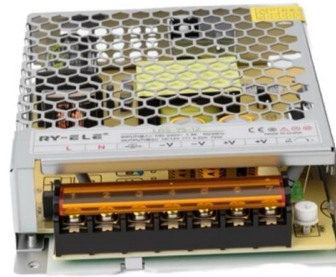

Optimal EV Charging Strategy for Distribution Networks Load

This work proposes a distribution network-level dynamic pricing strategy for charging EVs to optimally utilize the distribution network and balance the load between residential and commercial/industrial

EV Charging Protection Distribution Box , EV Charger

Buy EV Charging Protection Distribution Box for safe and reliable operation of EV charging stations, with surge protection, overload safety across Pakistan.