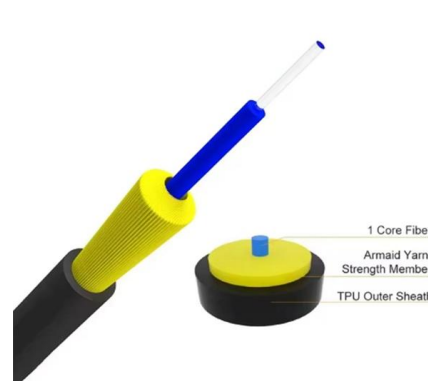

Smc fiber optic splitter box

Find High Quality Manufacturer Suppliers and Products at the Best Price on Alibaba