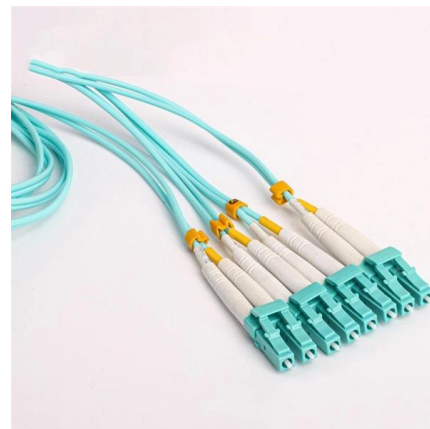

Shop Cable Tray Horizontal Tee Connection, GI Steel, 1.5mm Thick,

Perforated cable tray horizontal tee,
manufactured from pre galvanized steel (GI),
1.5mm Thick, 100mm height, 100mm width,
manufactured by BAHRA company, its unique
design allows for easy bending