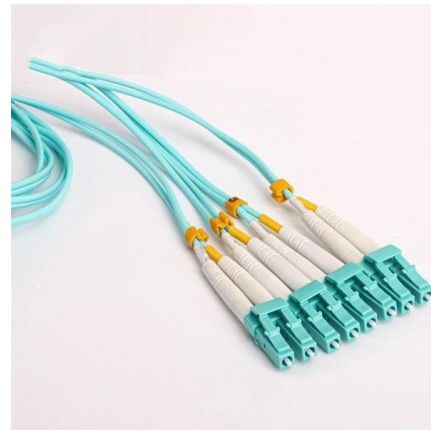

based on standard length of the cable tray which is 2.4 meters.

Flexible cable tray T-piece

Cable tray T-piece 300 x 60 mm T-piece connection for cable trays with a width of 300 mm and a height of 60 mm. Perfect for junctions in cable routing systems. Durable and easy to install.

Tray Cable Connectors

18-TC-125A127 TC CONN 1.25" AL 0.92"-1.27"
TC Cable Connector (For Non-Armoured Cables),
1.25" Hub Size, Aluminum, 0.92-1.27", CSA
Documents Add to quote

Shop Cable Tray Horizontal Tee Connection, GI Steel, 1.5mm Thick,

Perforated cable tray horizontal tee,
manufactured from pre galvanized steel (GI),
1.5mm Thick, 100mm height, 100mm width,
manufactured by BAHRA company, its unique
design allows for easy bending

Cable Tray T-piece , Trayco

Connect with BN06-10 Coated finishing available
on demand. RAL colour code to be confirmed on
your order.

CABLE TRAY

SFSP's Basket Tray systems make connections fast and simple with limited need for tools. Its design allows for continuous airflow, and prevents heating up of cables.