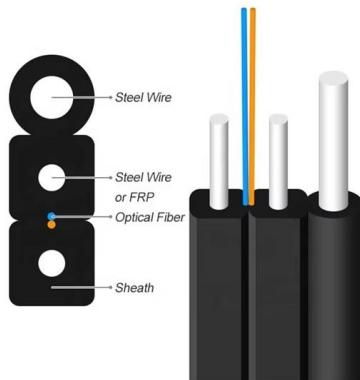

Choose from our selection of cable tray connectors, including cable and hose trays, steel formable cable and hose trays, and more. Same and Next Day Delivery.

Cable Tray Fittings

Contact JLH Electric for Quality Cable Trays and Cable Tray Fittings With Custom Materials, Forms and Size In Bulk Order At Factory Price.

Cable tray T-piece 100x60 mm , Ekabel.24

Description - Simple connection using 2 screws on each side (optional)- Material: metal- T-piece for cable trays 60x100- for connecting More Reviews Product information "Cable tray T-piece 100 x 60