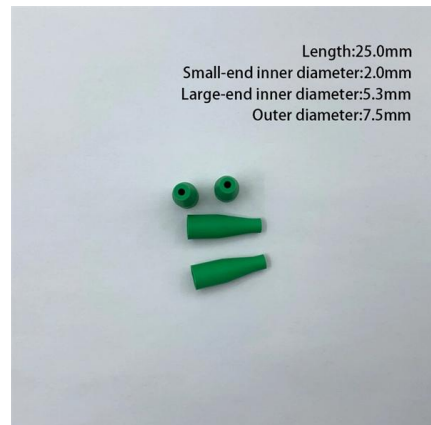

Cable Trays in Kenya , +254 722 880452 , Nairobi Kenya

Discover our cable trays in Kenya designed as a complete system with simple accessories. Integral connectors are included for bends tees etc