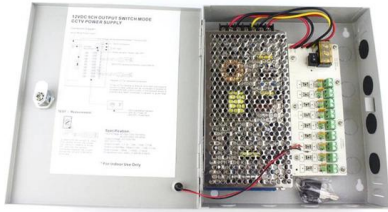

G.652.D Low-Water-Peak Single-Mode Optical Fiber for Backbone,

G.652.D is a mainstream single-mode optical fiber for backbone transmission, access networks, and standard cable projects that need stable performance, broad compatibility, and cost-effective

Jetnet optical cable Tiny tube Dry water-blocking HDPE jacket G.652D

Jetnet Optical Cable Tiny Tube Dry Water-blocking Hdpe Jacket G.652d 24/48/96/144 Cores, Find Complete Details about Jetnet Optical Cable Tiny Tube Dry Water-blocking Hdpe Jacket G.652d