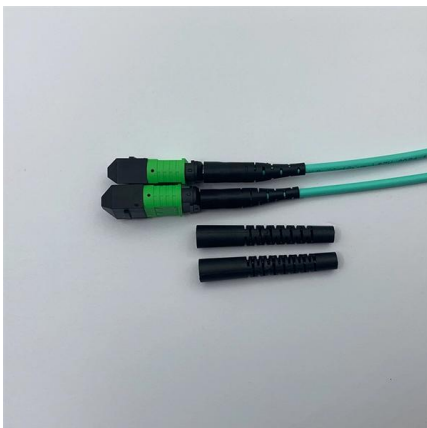

86 Type Switch Box

Discover 86 type of switch box with IP55/IP68 ratings, CE/ROHS certified. Waterproof, dustproof, for indoor/outdoor electrical installations.