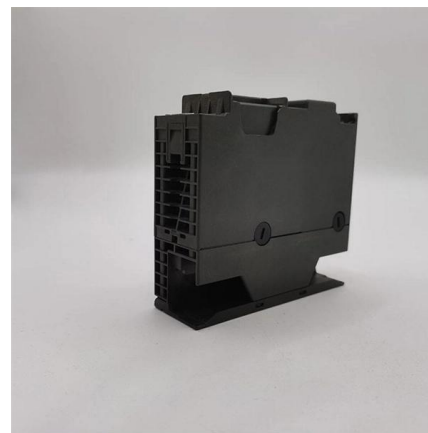

Daystar Solutions (18Way-AquaX)18 Way MCB Box

The 18-way waterproof MCB box is a robust and reliable electrical distribution solution designed to protect your circuit breakers from water, dust, and other