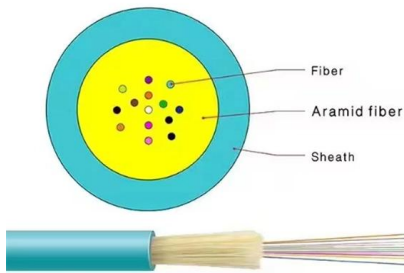

Daystar Solutions (18Way-AquaX)18 Way MCB Box

The 18-way waterproof MCB box is a robust and reliable electrical distribution solution designed to protect your circuit breakers from water, dust, and other

TECHNICAL SPECIFICATION FOR OUTDOOR TYPE DISTRIBUTION FEEDER PILLAR BOX

1. Scope: This specification covers technical requirements of design, manufacture, testing at manufacturer's works, packing, forwarding, supply and unloading at store/site and performance of

BE-TOOL Type 86 Mounting Box Switch Junction Box Red/Blue/Black 86

Moluckfu Power Supply Junction Box Electrical Outlet Box Blue For Commercial Areas 1Set $8.09 +$0.99 shipping Ciwanning Recessed Outlet Mounting Box White 86 Type Wall Mounted Single