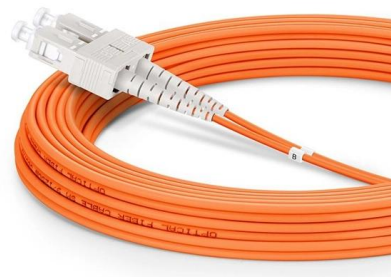

### Serplex® Outdoor Electrical Box 86 Type Waterproof Ip66

Eleboat - Offering Serplex® Outdoor Electrical Box 86 Type Waterproof Ip66 Black Socket Cover For Single Plug, ABS & Copper, Easy Install With Lock, Versatile For Garden, Patio, Garage - Only The

### JUNCTION BOX SURF.MOUN. 86X86MM, GREEN, IP65

ABB's surface-mounted box AP9 is a rigid box with a lid equipped with fixed, soft membrane seals. There are 12 membrane seals on the sides for cables up to ?