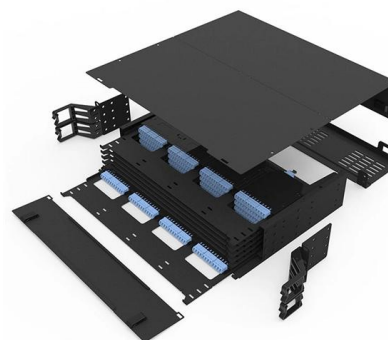

BE-TOOL Type 86 Mounting Box Switch Junction Box Red/Blue/Black 86

Moluckfu Power Supply Junction Box Electrical Outlet Box Blue For Commercial Areas 1Set $8.09 +$0.99 shipping Ciwanning Recessed Outlet Mounting Box White 86 Type Wall Mounted Single