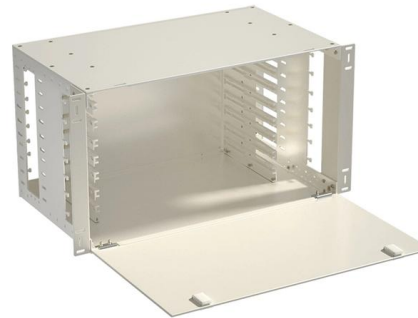

MT Tray Products

Products Rigid Cable Trays, Ladders, Trunk Cable Management For All Your Needs In the electrical wiring of buildings, a cable tray system is used to support

What is a Vertical Cable Tray?

What is a vertical cable tray? This guide explains its types (ladder, solid-bottom), benefits for safety & organization, and key applications in data

Cable Ladder Tray

Cable ladder tray installation begins with precision planning (route mapping, support spacing) and robust anchoring tailored to

Ladder Type Cable Tray - VK Group

Ladder Type Cable Trays are an essential component in cable management systems, designed to support and protect electrical wires and cables in various

Swage Ladder Tray Vertical Supports

Hot-dipped galvanized Cope ladder supports for cable tray systems. Easy installation along straight runs and splices.

Cable Ladder in UK ,, 150mm, 300mm, 450mm Sizes

150mm Cable Ladder: Ideal for light-duty, smaller installations. 300mm Cable Ladder: Suitable for medium-sized installations with moderate cable load. 450mm