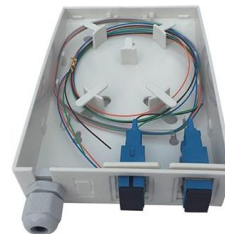

FOC-FDX20-PP-SCD6-OSP-PT9

Splice box, design: Rail-mountable module, degree of protection: IP20, material: Metal, connection method: Splicing, cable outlet: above and below, housing size:

Fiber Optic Splice Boxes

Find professional-grade fiber optic termination kits equipped with visual fault locators, strippers, and precision tools for network setup.

Splice boxes , Phoenix Contact

With their compact and uniform design, the splice boxes for both the DIN rail and 19" mounting provide ample interior space for the secure connection of fiber optics.