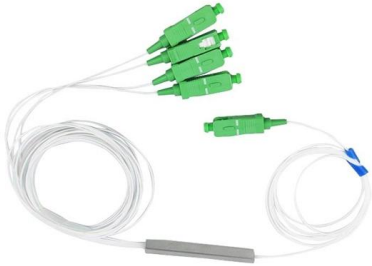

Price of a 20-port fiber optic fusion splice box