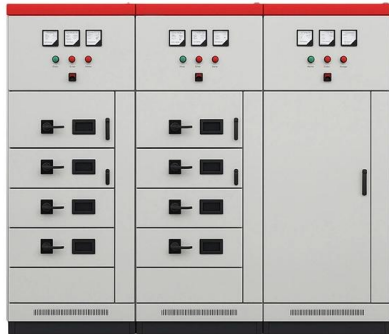

4 Core Fiber Optic Termination Box FTB

High quality 4 Core Fiber Optic Termination Box FTB from China, China's leading product market Fiber Optic Termination Box product market, With strict quality

Indoor FTTH Fiber Optic Termination box With 2 SC

The fiber wall outlet is widely used in residential areas, business buildings, and villas, facilitating the connection of 2 fibers to the passive optical network. The fttth

Contact Us

For datasheets, pricing, or custom telecom energy solutions, please visit:
<https://koskolong.co.za>