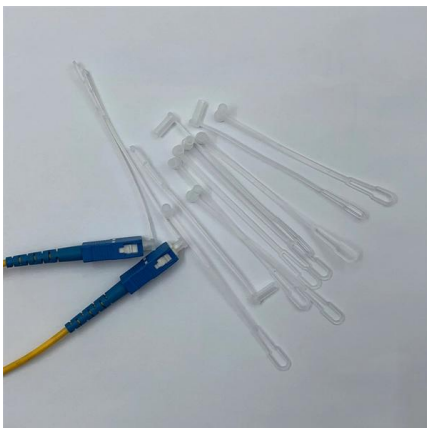

Fiber optic splicing box-AliExpress

A fiber optic splicing box protects spliced fibers from environmental damage, ensuring signal integrity. This guide explains its use, selection criteria, common issues, and user feedback for both indoor and

FOC-FDX20-PP-SCD6-OSP-PT9

Splice box, design: Rail-mountable module, degree of protection: IP20, material: Metal, connection method: Splicing, cable outlet: above and below, housing size:

Fiber Optic Splice Boxes

Find reliable splice boxes for fiber optic networks. Durable, waterproof, and available in various sizes. Perfect for FTTH and other optical

VEVOR Fiber Fusion Splicer 6 Motors, Core & Clad Alignment Fibers Optic

Find professional-grade fiber optic termination kits equipped with visual fault locators, strippers, and precision tools for network setup.

Splice boxes , Phoenix Contact

With their compact and uniform design, the splice boxes for both the DIN rail and 19" mounting provide ample interior space for the secure connection of fiber optics.