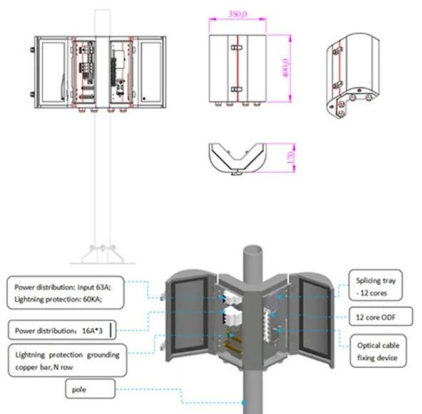

Amazon : Fiber Splice Enclosure

Price and other details may vary based on product size and color. Need help?