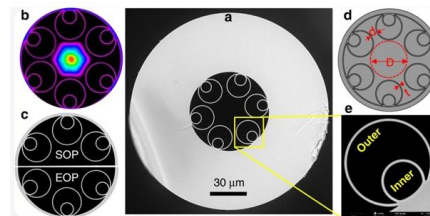

Cable Trays

Bahra Electric Cable Trays are an essential component of any well-designed electrical infrastructure, providing a safe, organized, and easily accessible